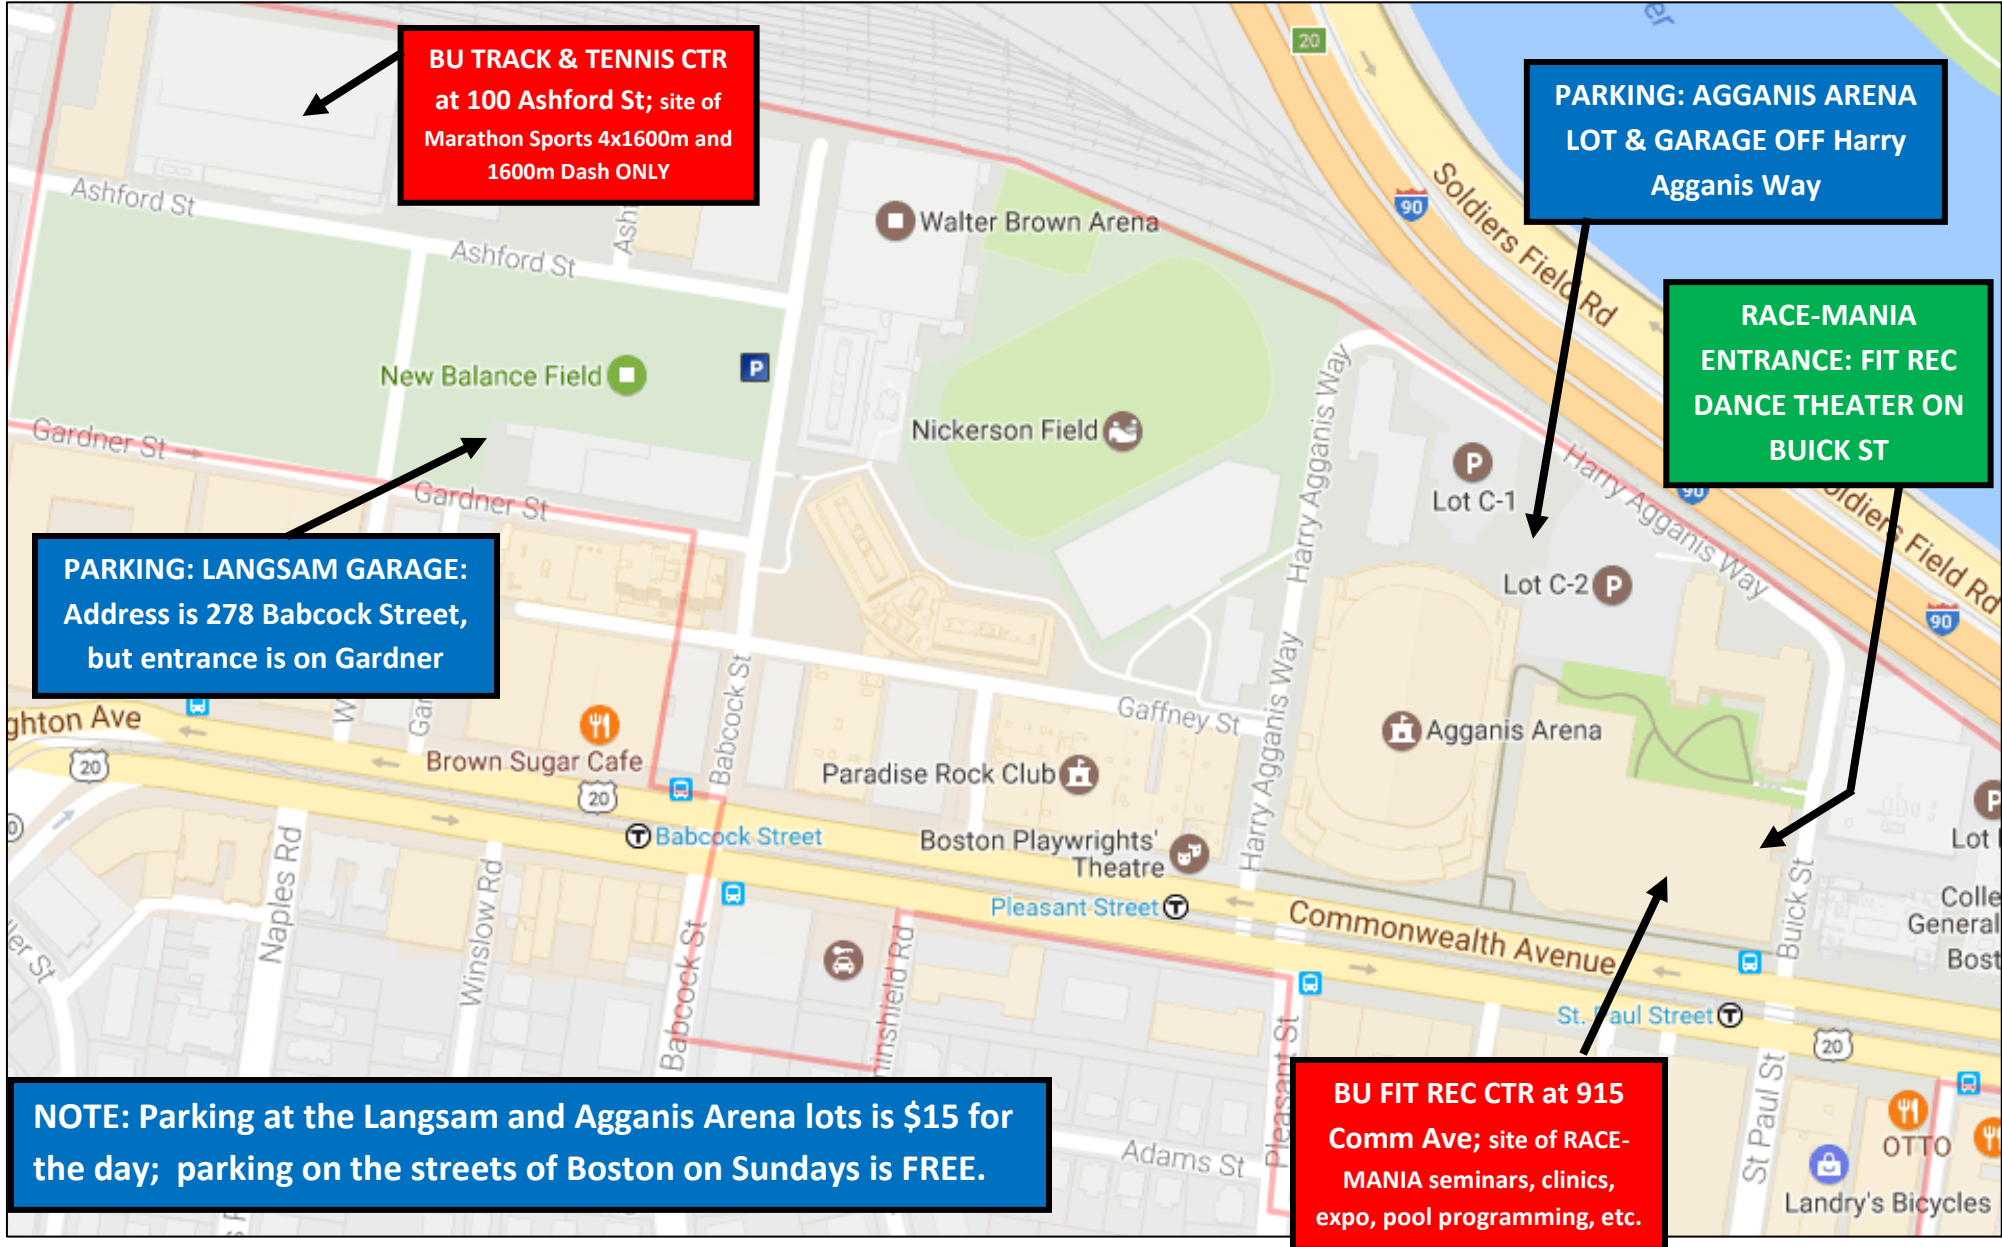

## PARKING FOR RACE-MANIA AT THE BU FIT REC CENTER

**NOTE:** Additional parking at the Essex St Garage at 142 Essex Street in Brookline, 2 blocks east of Buick Street (not shown on this map)