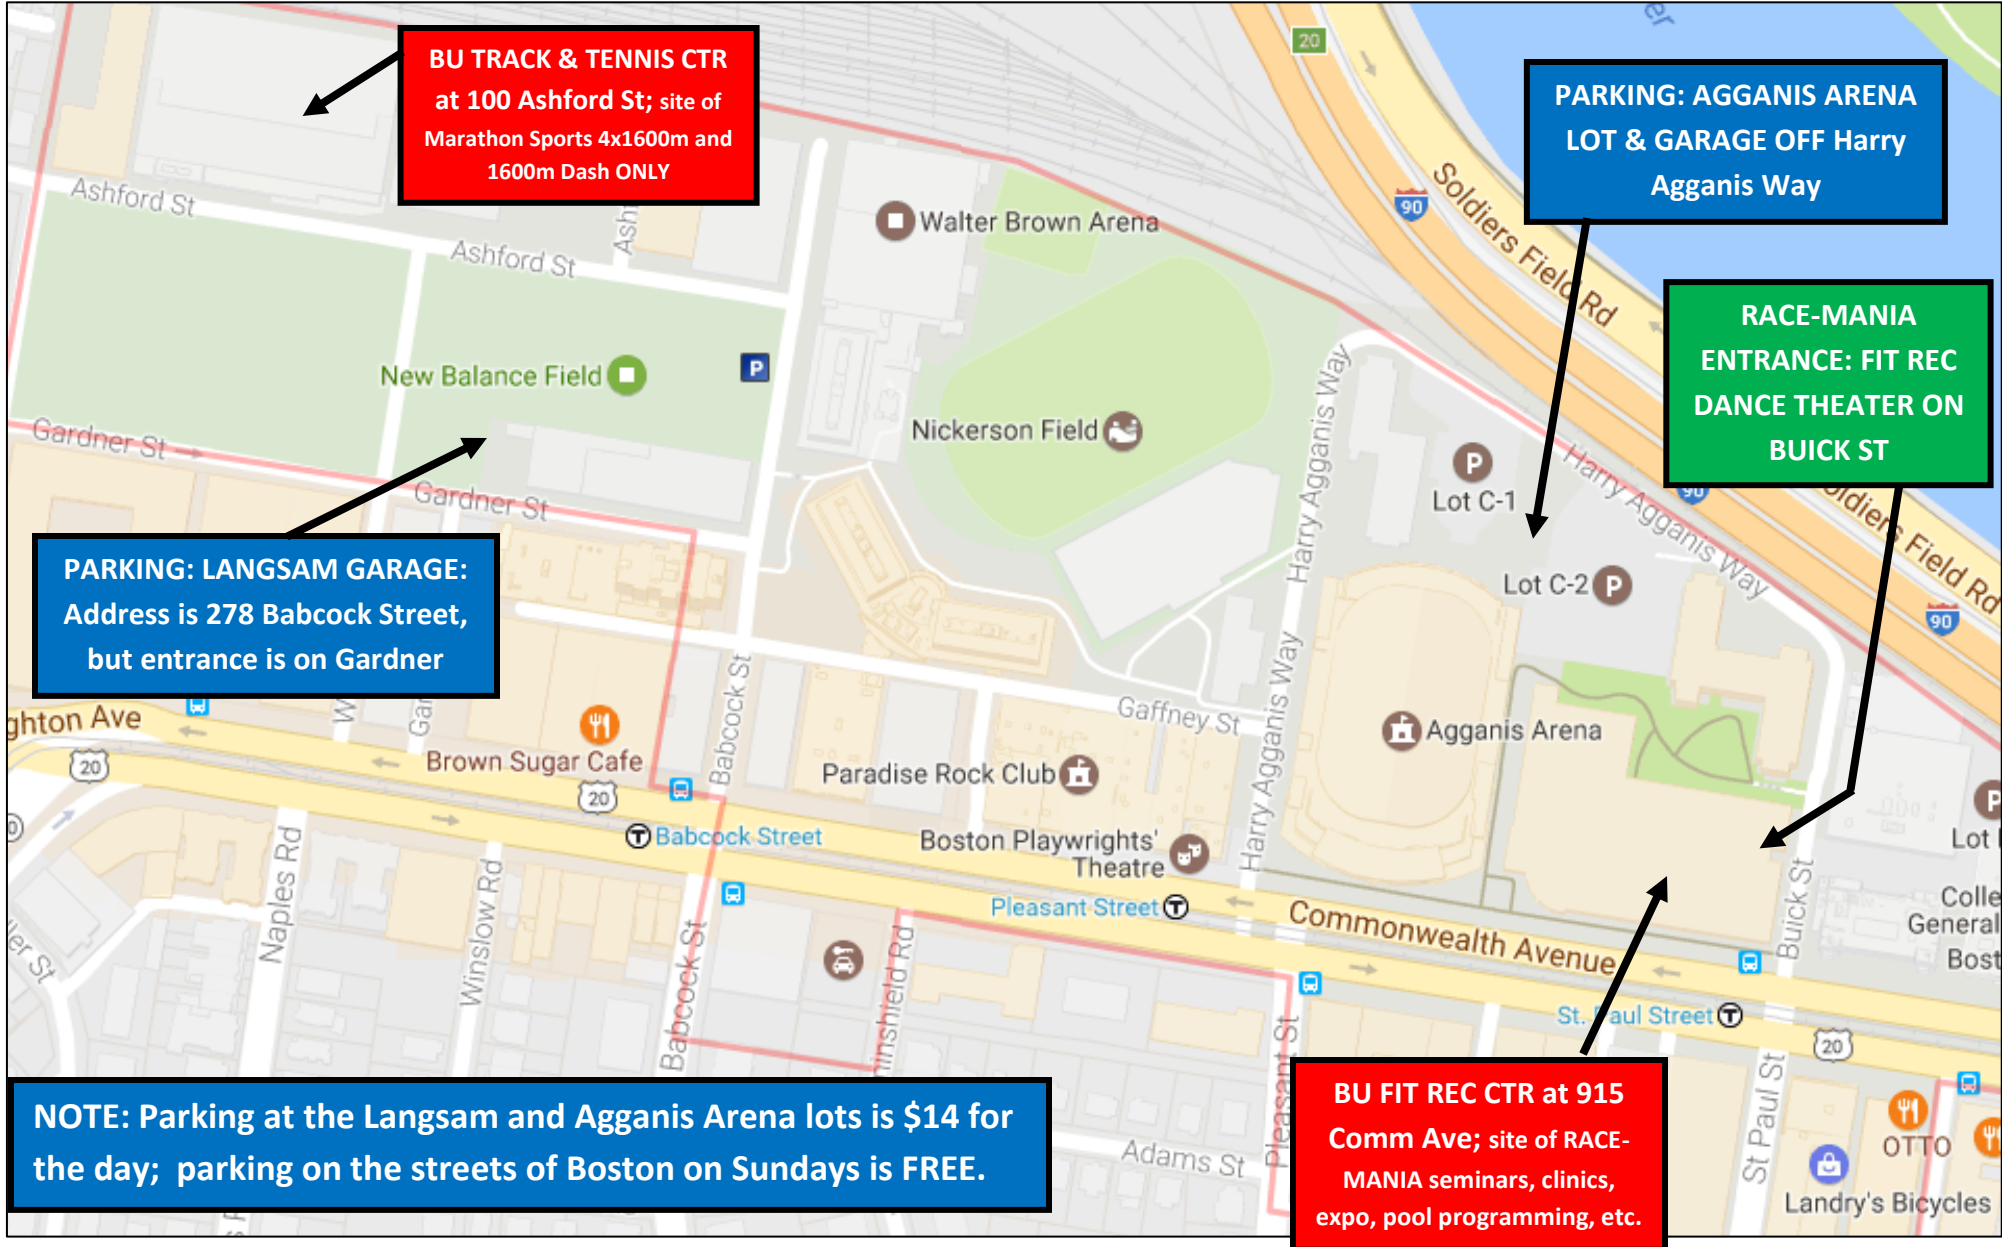

PARKING FOR RACE-MANIA AT THE BU FIT REC CENTER

NOTE: Additional parking available at Essex St Garage at 808 Commonwealth Ave, 2 blocks east of Buick Street (not shown on this map)